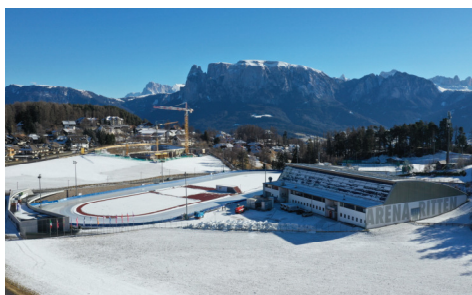

NEWSLETTER

FASTEST OUTDOOR ICE RINK IN THE WORLD

In the heart of the Alps, in the northern Italy, at an altitude of 1.200 m our Ice Rink is embedded in a beautiful landscape.

We are proud to be the fastest outdoor Ice Rink in the world.

Every year a lot of skating teams enjoy their training camp in Klobenstein/Collalbo.

How to reach us:

Arena Ritten
Zaberbach 15
39054 Ritten / South Tyrol / Italy
+39 0471 356 606
arena@ritten.com
www.arenaritten.it

Follow us:

ARENA RITTEN – SUMMER AND WINTER - the place to be

The famous ice rink, that lies at the entrance of Collalbo can't be overseen by visitors. When entering Collalbo, your eyes will quickly spot the letters ARENA RITTEN, you will also see the flags at the ice ring wave at you and from there you have a great view of the Dolomiten.

WHY TO GO TO RITTEN:

- Endurance training and bicycle tracks
- Altitude training up to 2260 m on the Rittner Horn with a fantastic panorama to the Dolomites (UNESCO –world natural heritage).
- Europe's tallest and most perfectly shaped earth pyramids
- Ritten's historic railway
- A modern cable car promises a breath-taking journey in only 12 minutes from Oberbozen to Bozen
- Catch free rides and enjoy unlimited exploring of Ritten and South Tyrol with the Ritten Card (not available in all hotels, please check on www.ritten.com)